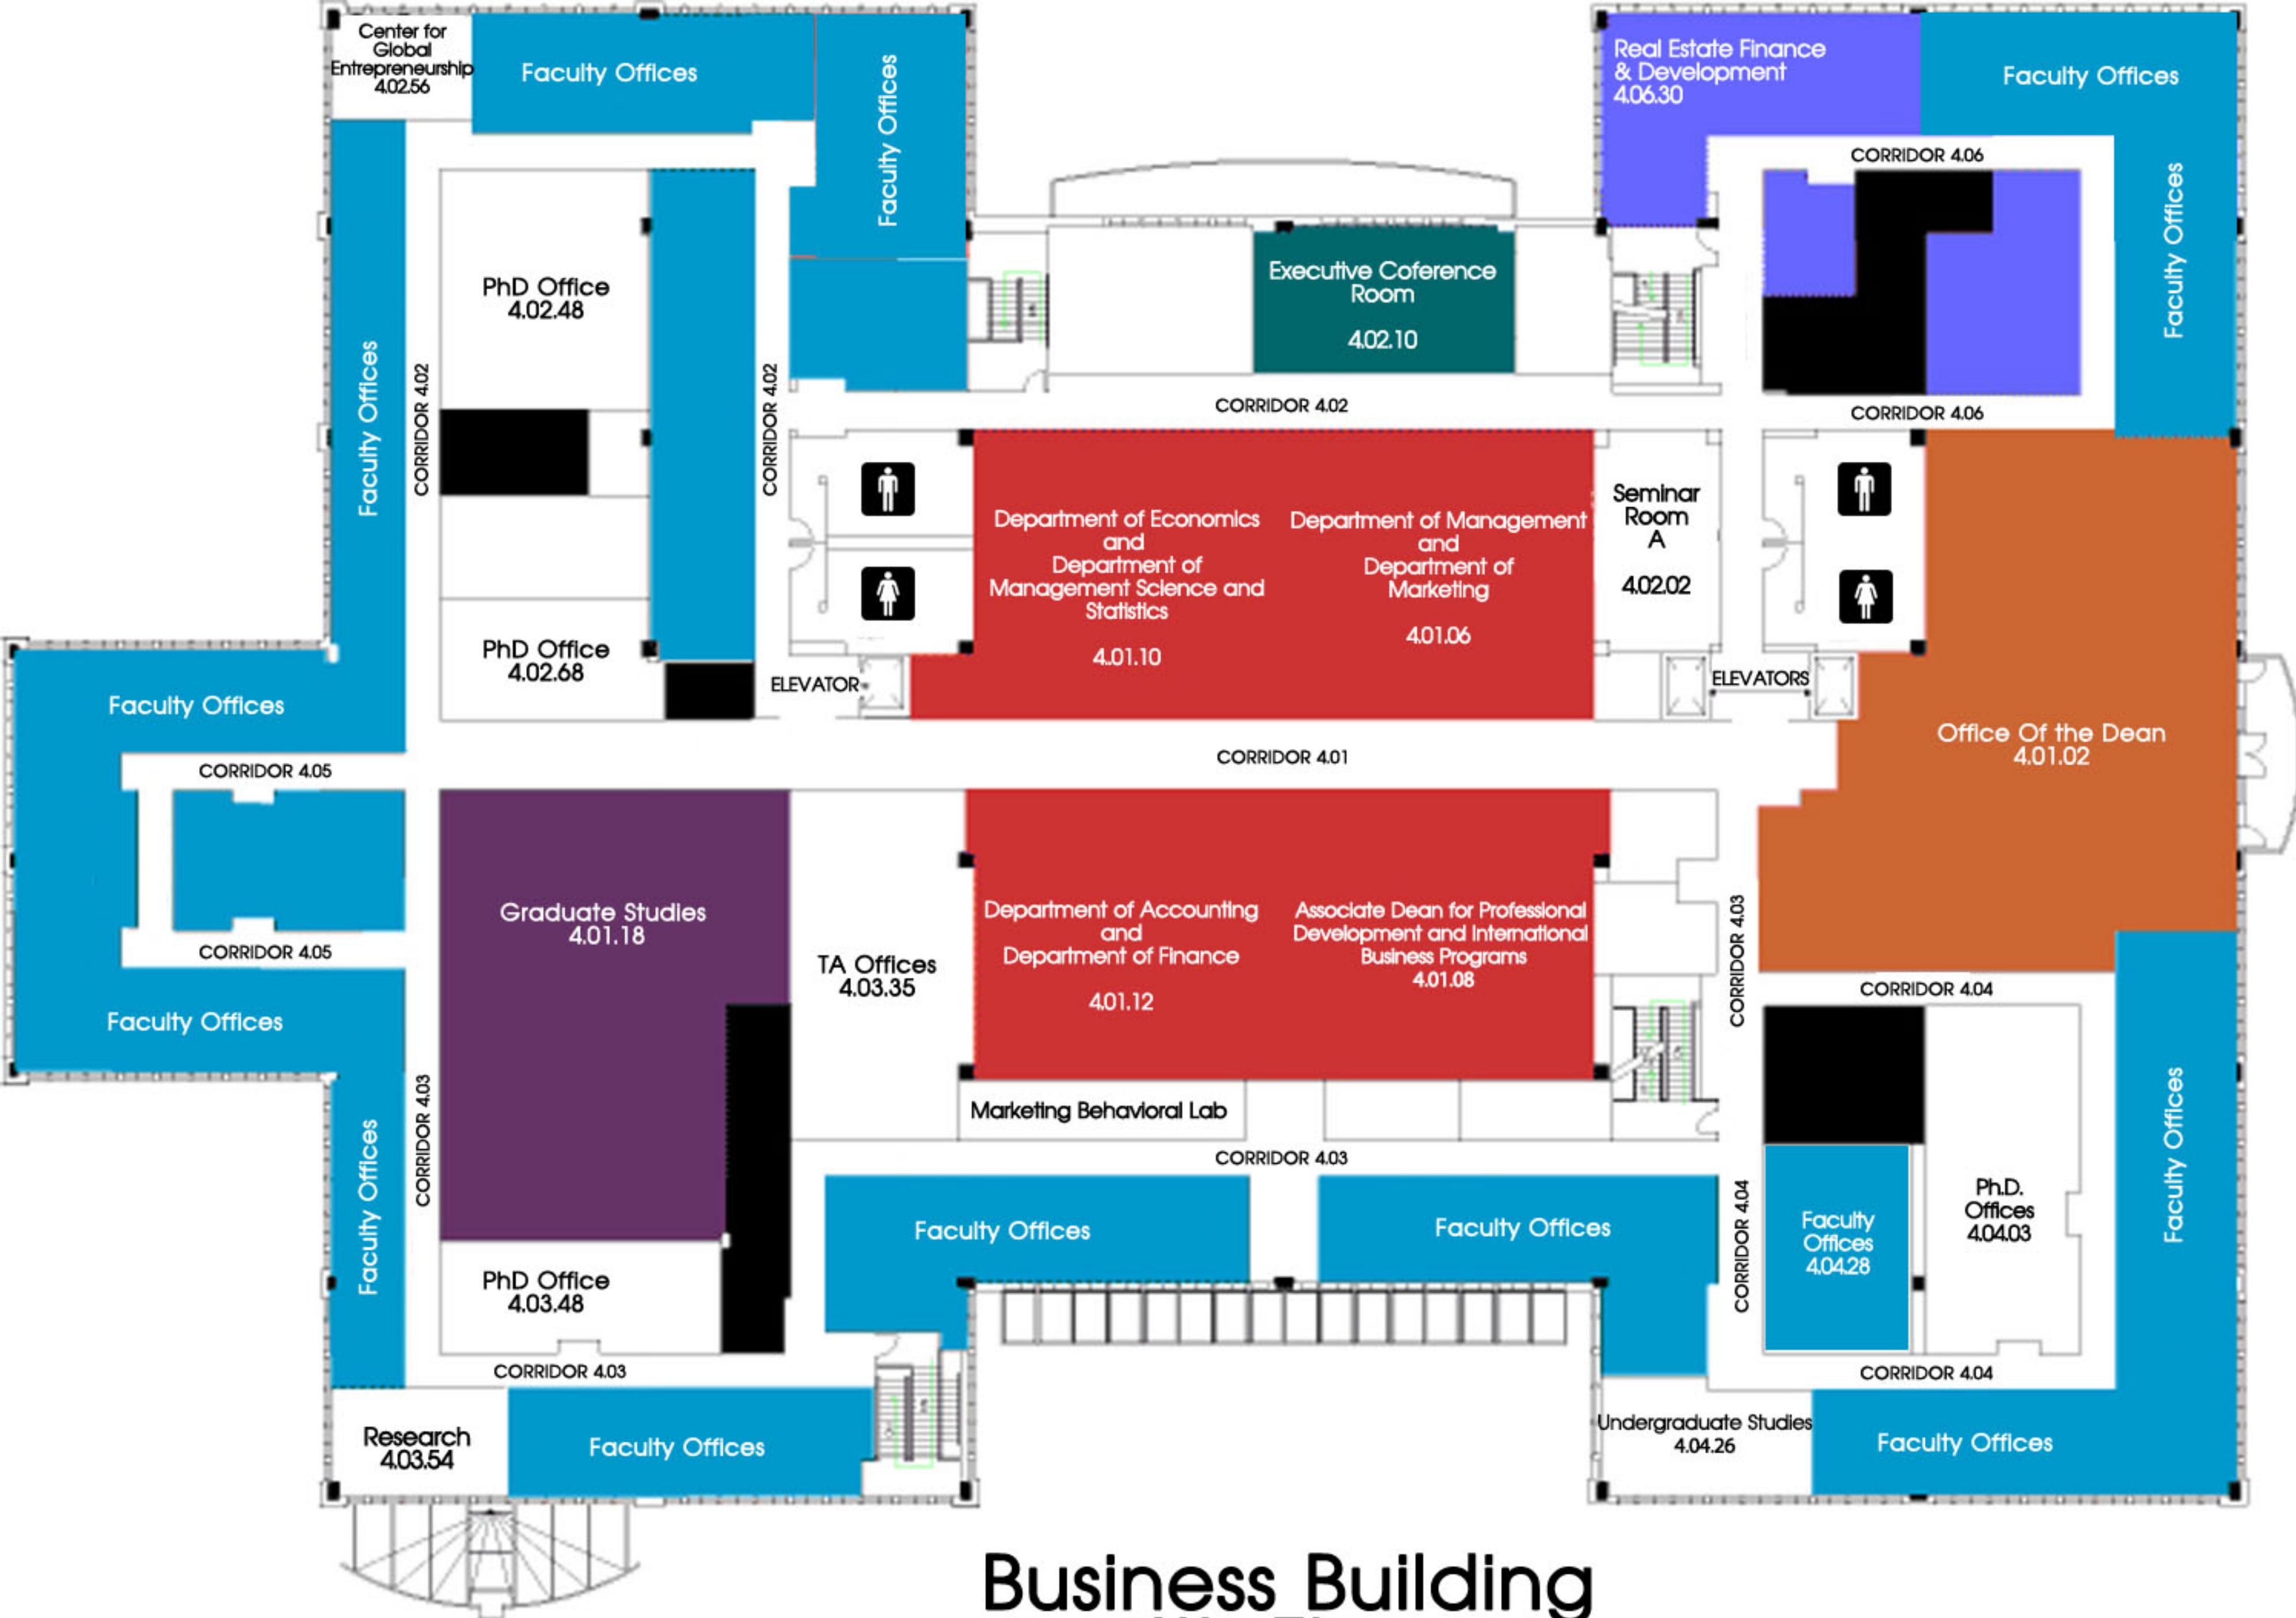

SERVICE DRIVE

Business Building  
1st Floor

Undergraduate Advising  
2.02.04

Lecture Hall  
2.01.06

Bistro  
2.01.04

Center for  
Student  
Professional  
Development  
2.01.08

Class Room

Class Room

Board Room  
2.06.12

Univeristy Room  
2.06.04

CORRIDOR 2.01

CORRIDOR 2.01

CORRIDOR 2.01

Richard S. Liu  
Auditorium  
2.01.02

Class Rooms

Student Computer Lab  
2.01.20

**Business Building  
2nd Floor**

**Business Building  
3rd Floor**

**Business Building  
4th Floor**