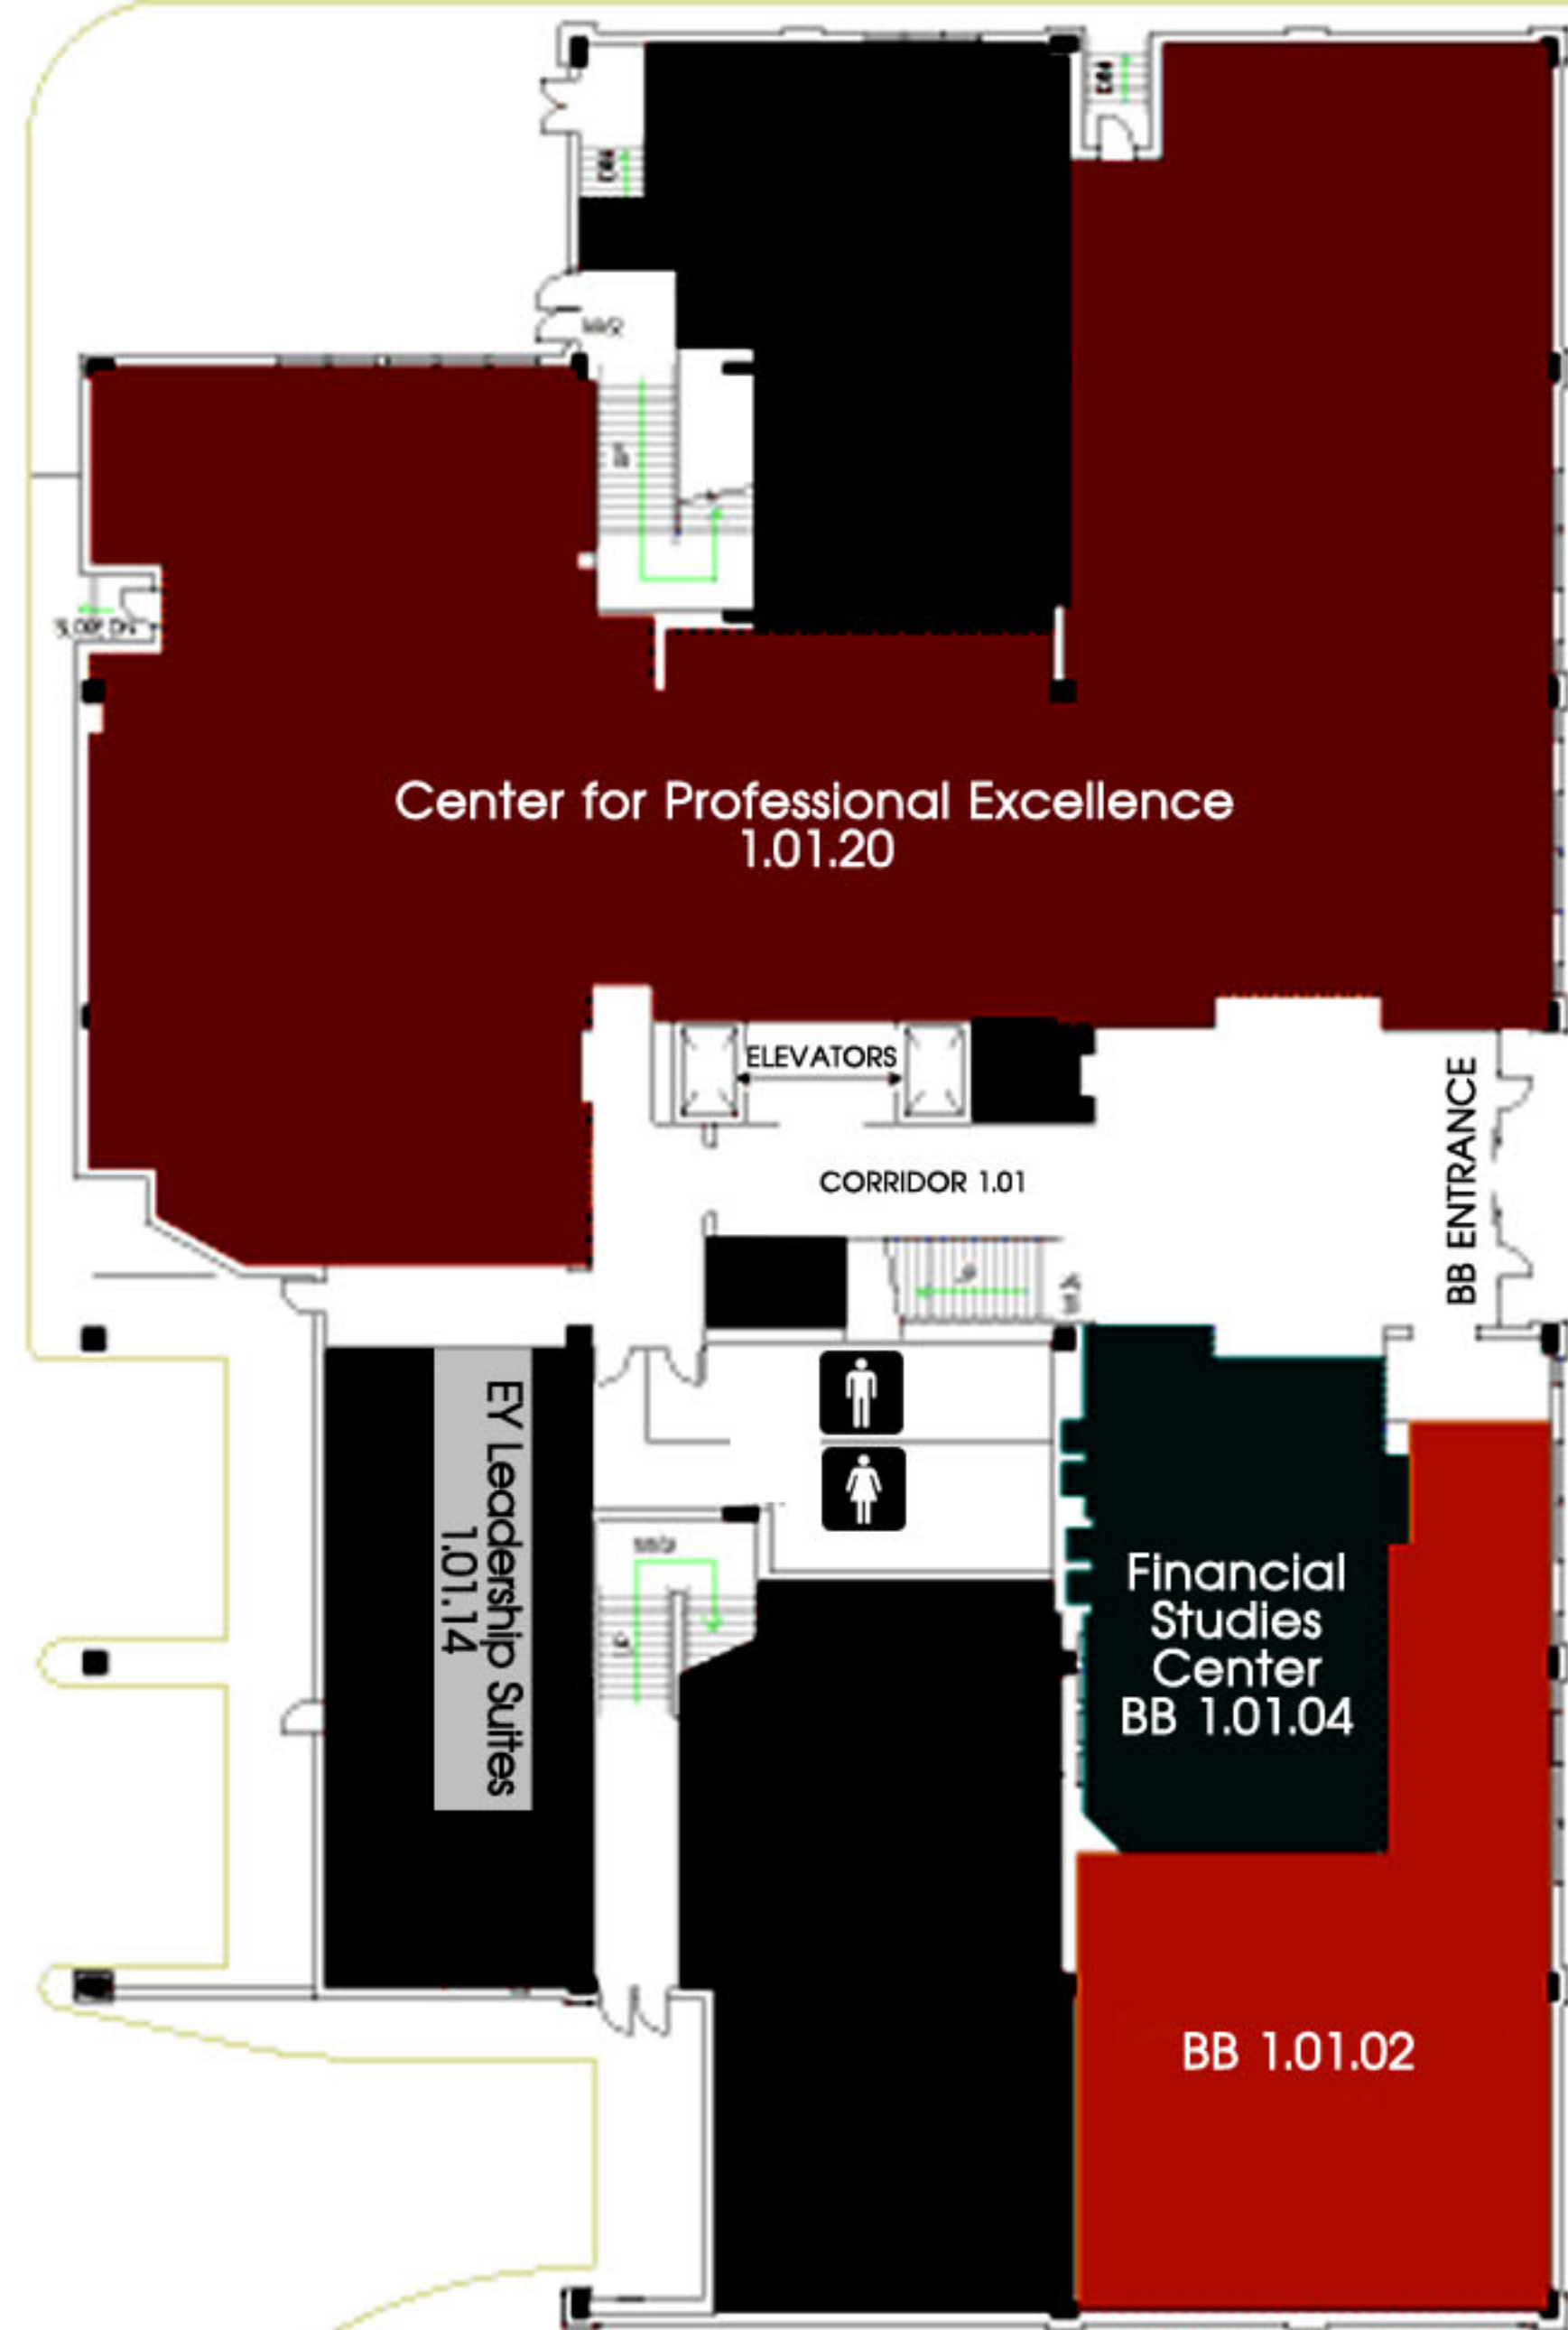

SERVICE DRIVE

Business Building  
1st Floor

Undergraduate Advising  
2.02.04

Lecture Hall  
2.01.06

Bistro  
2.01.04

Center for  
Student  
Professional  
Development  
2.01.08

Class Room

Class Room

Board Room  
2.06.12

Univeristy Room  
2.06.04

CORRIDOR 2.01

CORRIDOR 2.01

CORRIDOR 2.01

Richard S. Liu  
Auditorium  
2.01.02

Class Rooms

Student Computer Lab  
2.01.20

**Business Building  
2nd Floor**

**Business Building  
3rd Floor**

**Business Building  
4th Floor**