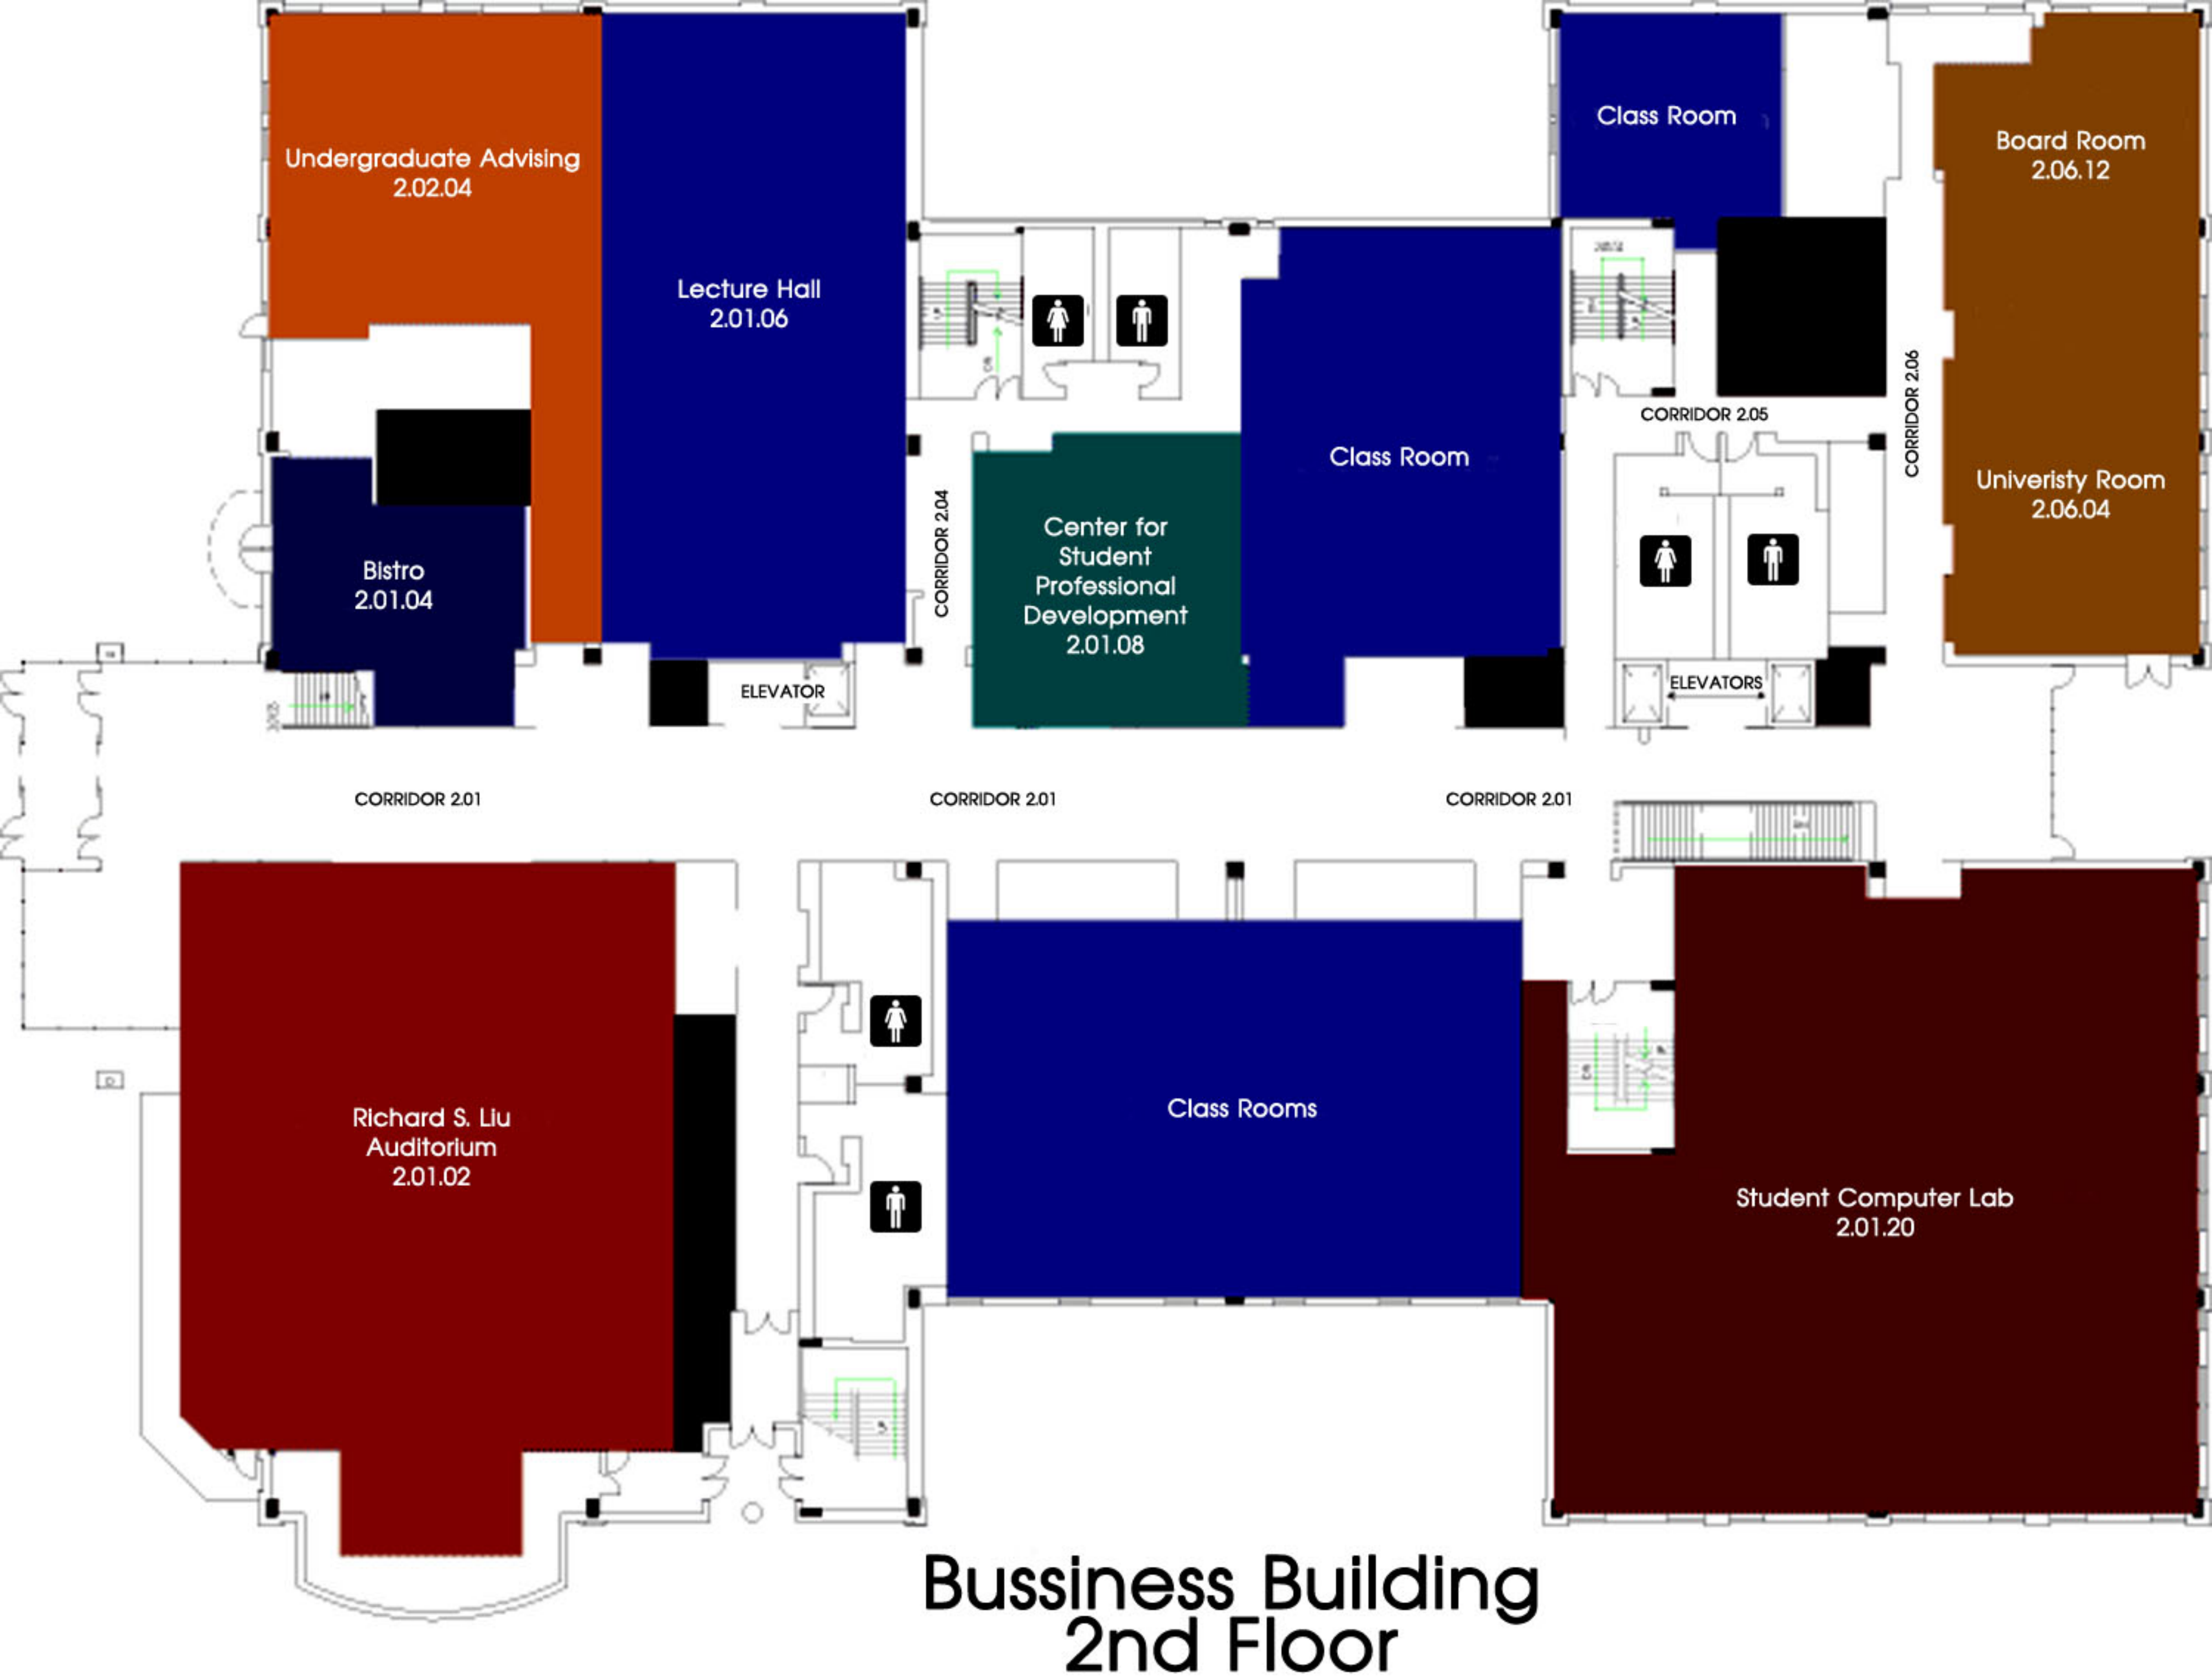

SERVICE DRIVE

Business Building  
1st Floor

Undergraduate Advising  
2.02.04

Lecture Hall  
2.01.06

Bistro  
2.01.04

Center for  
Student  
Professional  
Development  
2.01.08

Class Room

Class Room

Board Room  
2.06.12

Univeristy Room  
2.06.04

CORRIDOR 2.01

CORRIDOR 2.01

CORRIDOR 2.01

Richard S. Liu  
Auditorium  
2.01.02

Class Rooms

Student Computer Lab  
2.01.20

**Business Building  
2nd Floor**

**Business Building  
3rd Floor**

**Business Building  
4th Floor**